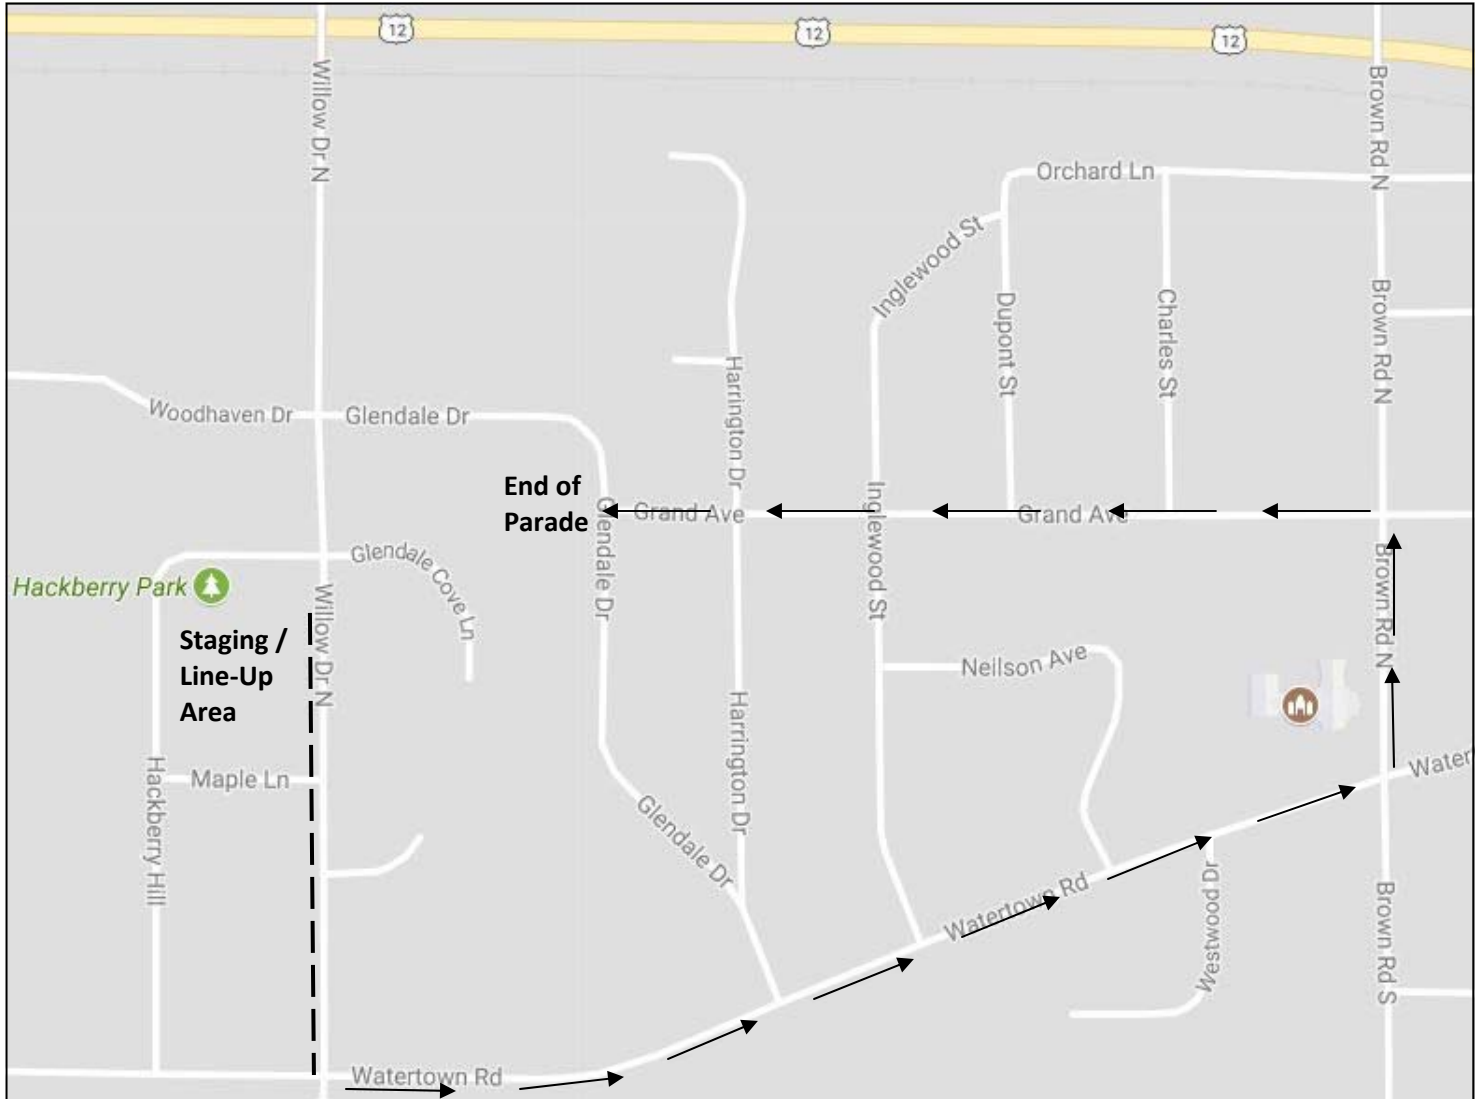

CORN DAYS PARADE MAP

The annual Corn Days Parade is sponsored by the Long Lake Area Chamber of Commerce.

Parade line-up / staging begins at 11:00 am on Willow Drive (near intersection with Watertown Road), and the Parade starts promptly at 12:00 noon.

ROUTE DESCRIPTION

From Willow Drive, the Parade route follows Watertown Road east to Brown Road, turns north (left) on Brown Road, and then west (left) onto Grand Avenue. Parade ends at intersection of Grand Avenue and Glendale Drive.